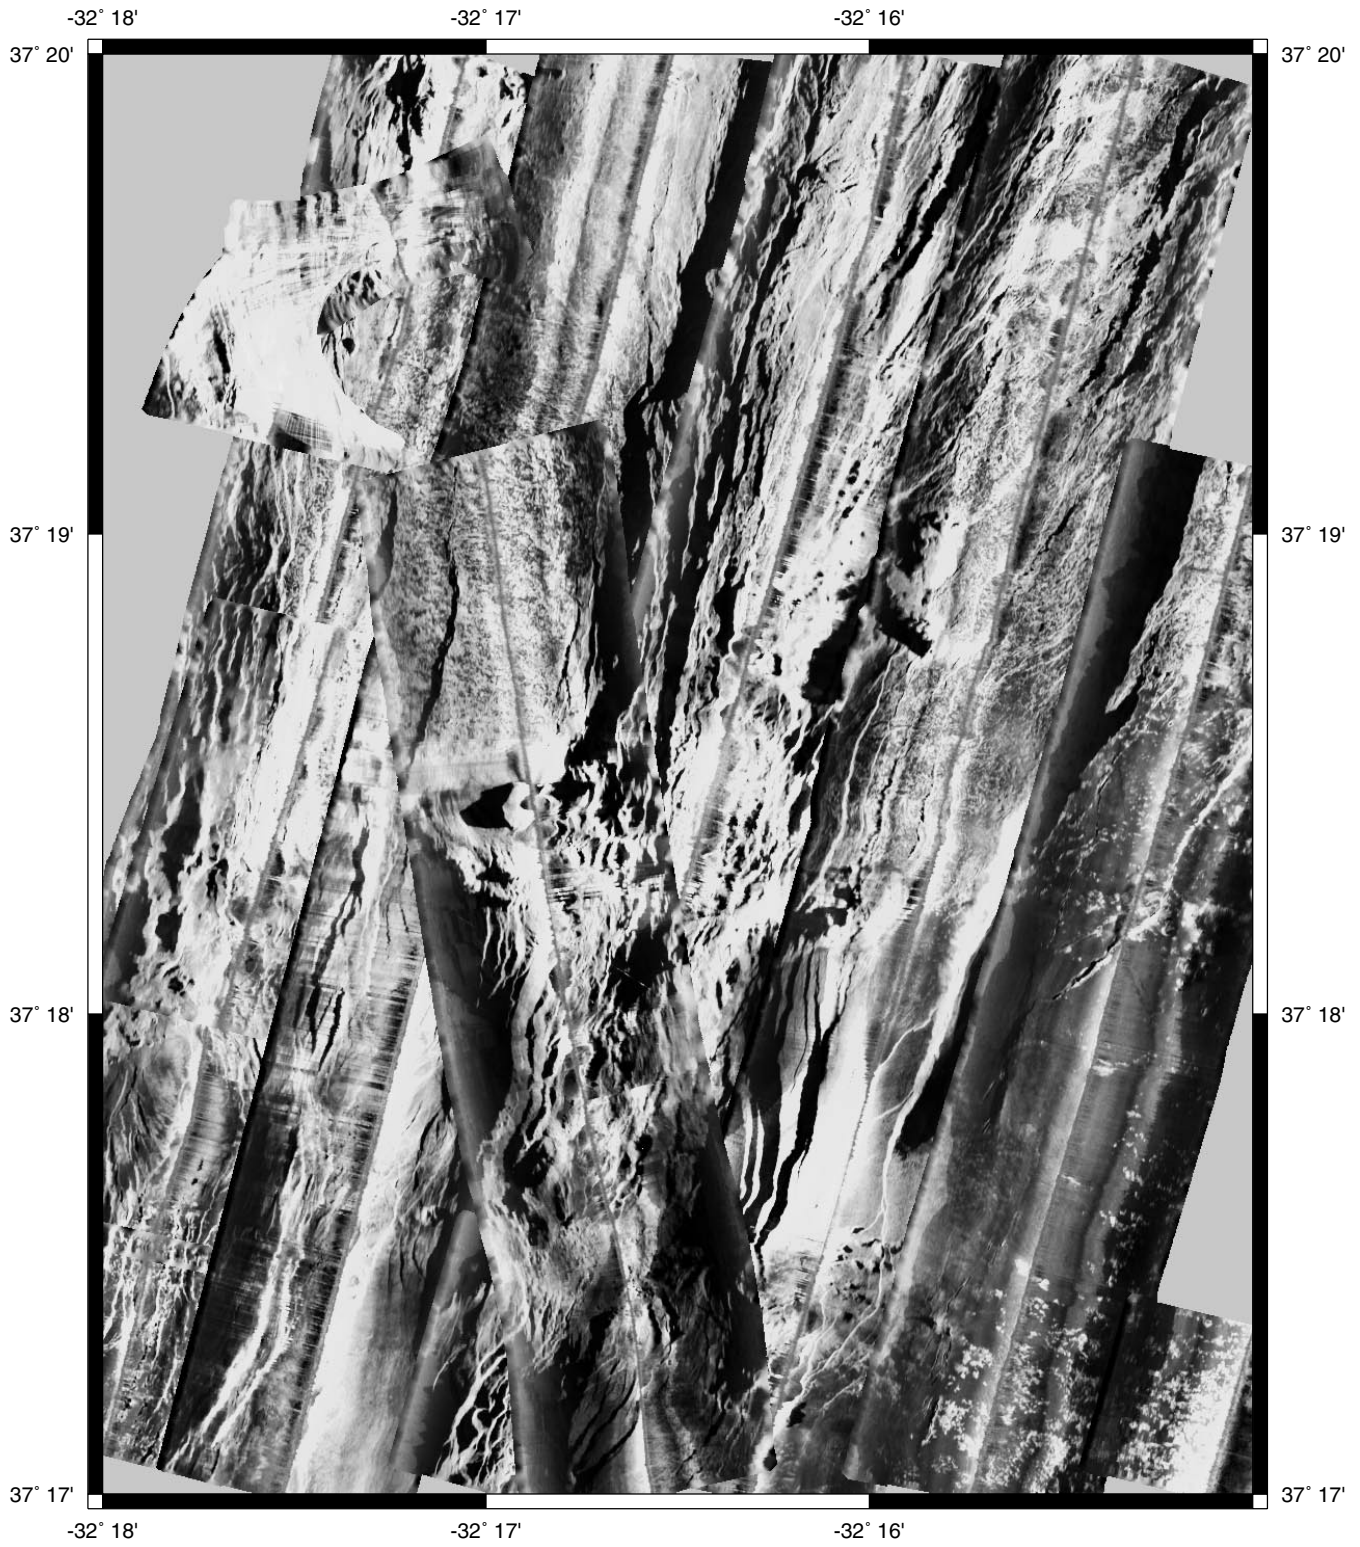

lustre96\_NEWnorth.all\_lines.4m.ss.grd (specified sidescan cpt) (specified sub-region)

Sidescan Intensity