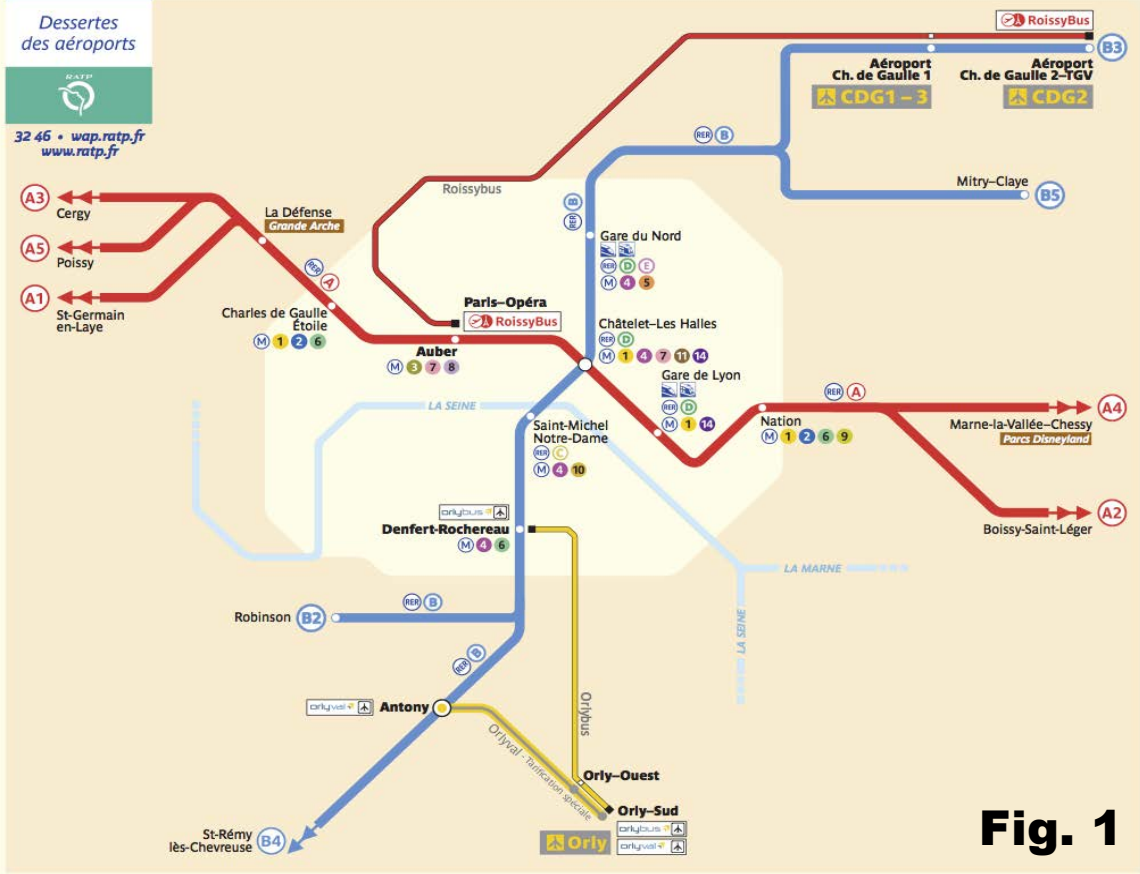

Direction to IPGP
Institut de Physique du Globe de Paris
1, rue Jussieu - 75238 Paris cedex 05
+33 1 83 95 00 00

From Charles de Gaulle Airport  (Fig. 1)

- 1- Take public transportation  until the stop called **Chatelet les Halles**
- 2- Take the metro line  from **Chatelet les Halles** to **Jussieu** (Fig. 2)
- 3- See Fig. 3

From Orly Airport  (Fig. 1)

- 1- Take public transportation  until the stop called **Denfert Rochereau**
or - Take public transportation  until the stop called **Antony**
- 2- Take  from **Denfert Rochereau** to **Chatelet les Halles**
or - Take  from **Antony** to **Chatelet les Halles**
- 3- Take the metro line  from **Chatelet les Halles** to **Jussieu** (Fig. 2)
- 4- See Fig. 3

From the train station Gare du Nord

- 1- Take  to **Chatelet les Halles** (Fig. 1)
- 2- Take the metro line  from **Chatelet les Halles** to **Jussieu** (Fig. 2)
- 3- See Fig. 3

From the train station Gare de l'est

- 1- Take the metro line  to **Jussieu** (Fig. 2)
- 2- See Fig. 3

Public Transportation RER

Direction to IPGP
Institut de Physique du Globe de Paris
1, rue Jussieu - 75238 Paris cedex 05
+33 1 83 95 74 00