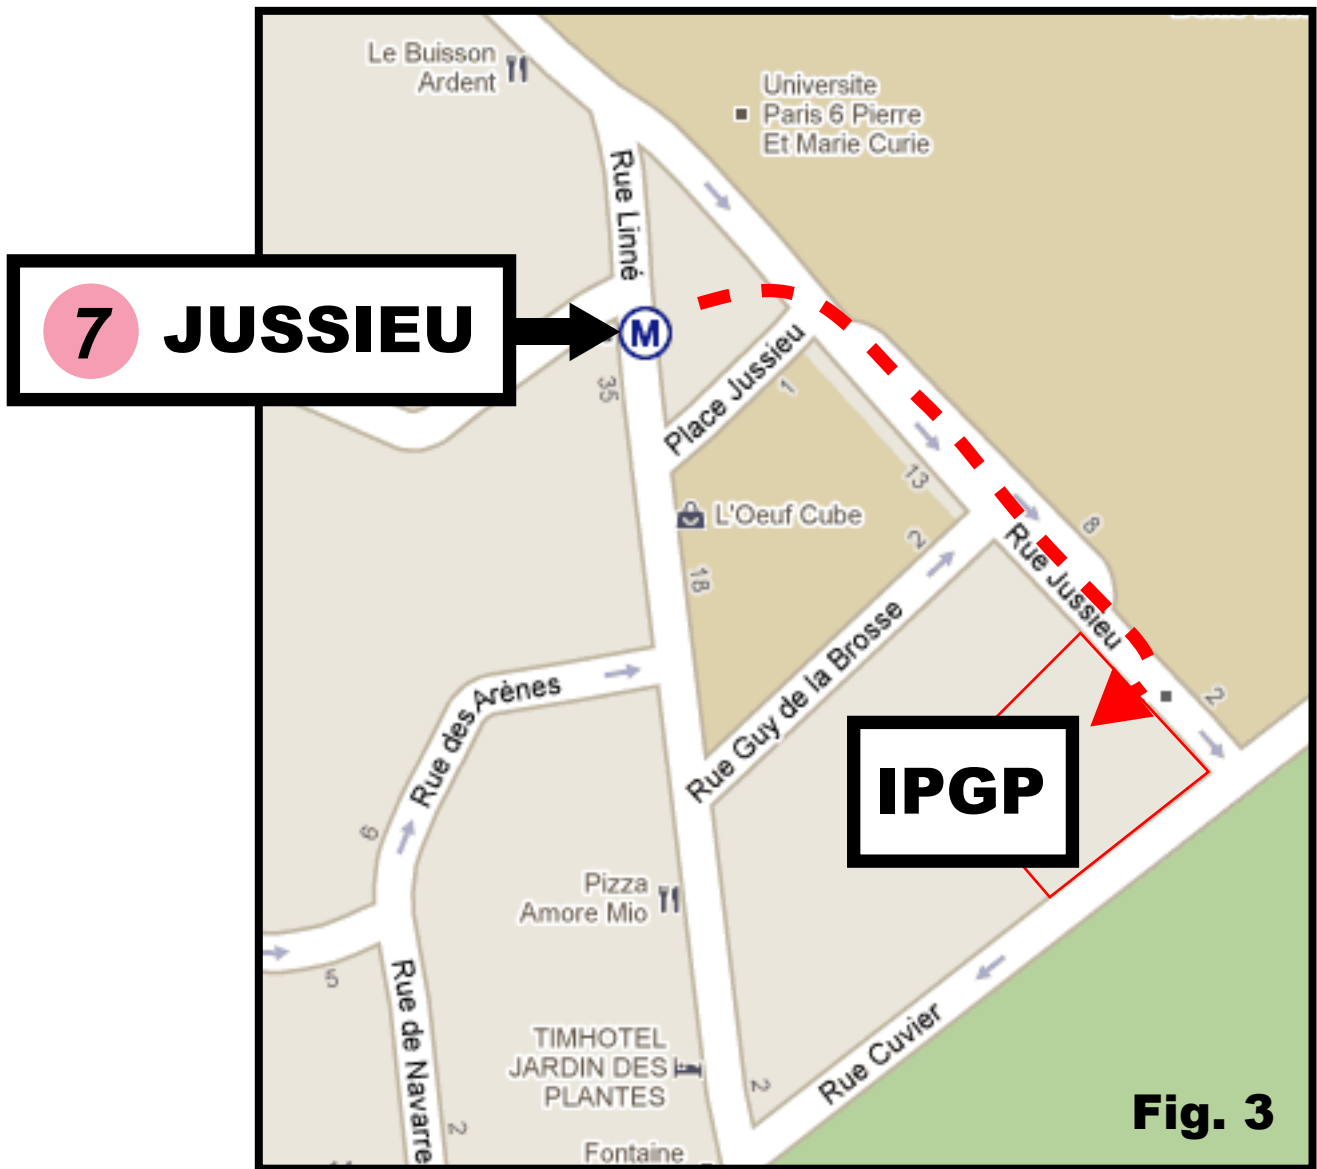

Direction to IPGP
Institut de Physique du Globe de Paris
1, rue Jussieu - 75238 Paris cedex 05
+33 1 83 95 00 00

From Charles de Gaulle Airport  (Fig. 1)

- 1- Take public transportation  until the stop called **Chatelet les Halles**
- 2- Take the metro line  from **Chatelet les Halles** to **Jussieu** (Fig. 2)
- 3- See Fig. 3

From Orly Airport  (Fig. 1)

- 1- Take public transportation  until the stop called **Denfert Rochereau**
or - Take public transportation  until the stop called **Antony**
- 2- Take  from **Denfert Rochereau** to **Chatelet les Halles**
or - Take  from **Antony** to **Chatelet les Halles**
- 3- Take the metro line  from **Chatelet les Halles** to **Jussieu** (Fig. 2)
- 4- See Fig. 3

From the train station Gare du Nord

- 1- Take  to **Chatelet les Halles** (Fig. 1)
- 2- Take the metro line  from **Chatelet les Halles** to **Jussieu** (Fig. 2)
- 3- See Fig. 3

From the train station Gare de l'est

- 1- Take the metro line  to **Jussieu** (Fig. 2)
- 2- See Fig. 3

Public Transportation RER

Direction to IPGP
Institut de Physique du Globe de Paris
1, rue Jussieu - 75238 Paris cedex 05
+33 1 83 95 74 00