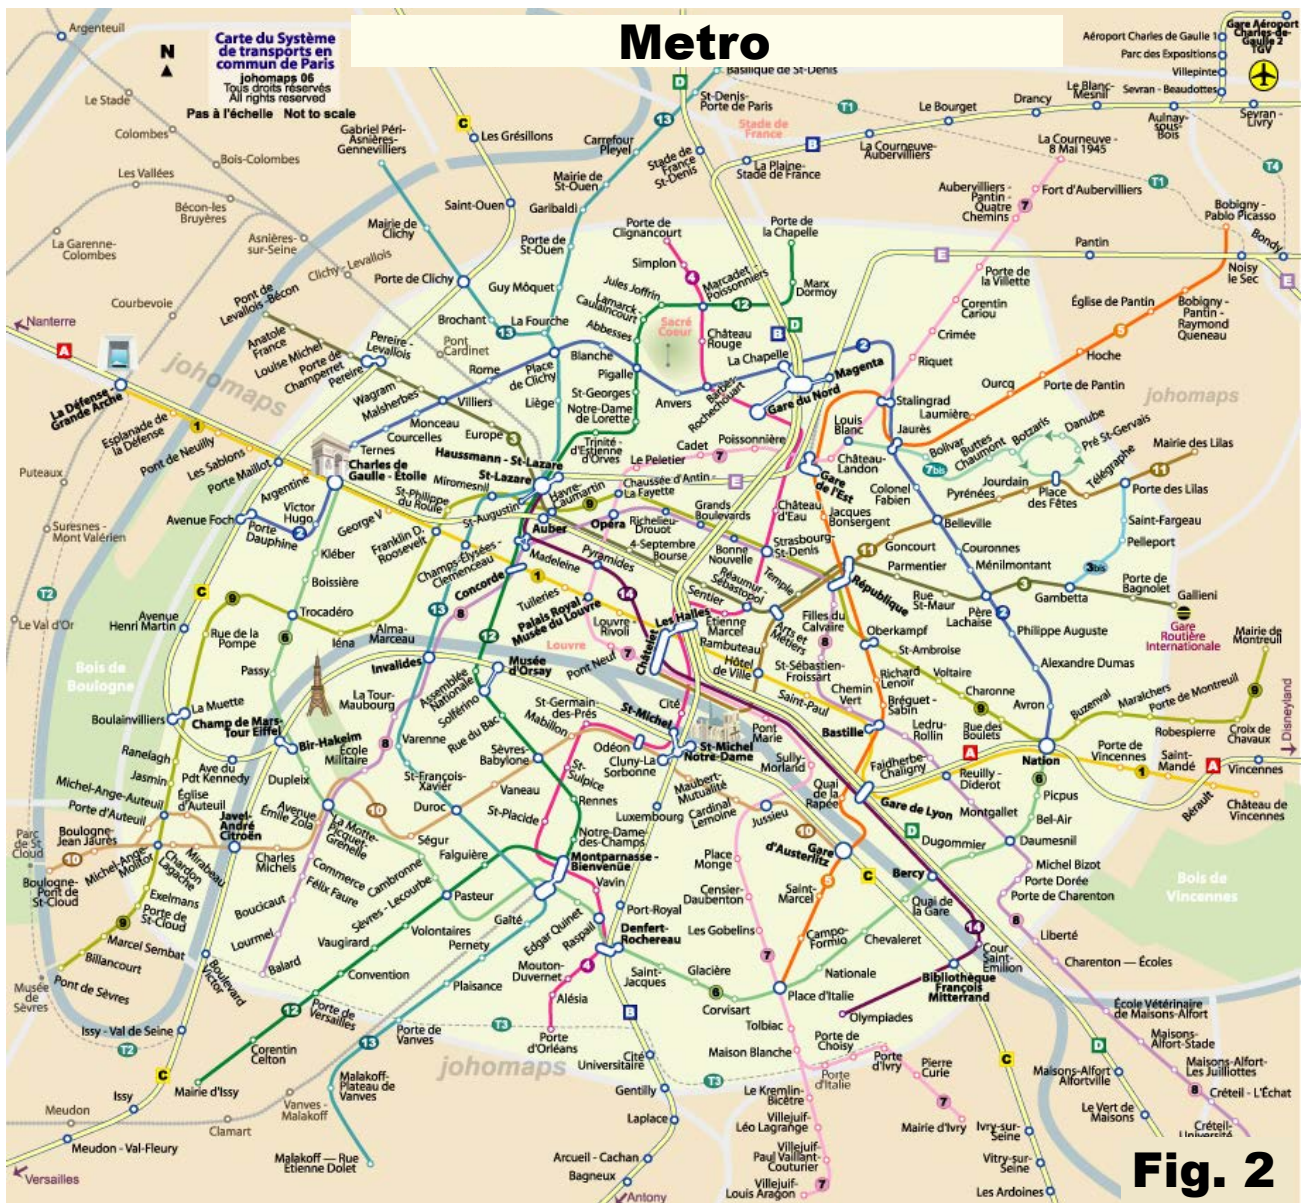

Public Transportation RER